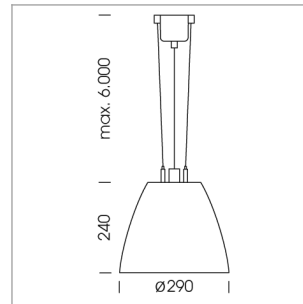

Pendiro AM 290

Article number: 81210110

LIGHT TECHNOLOGY

LED	COB
Light colour	GoldenBread
Luminous flux	3420 lm
System power	34 W
Luminaire Efficiency	101 lm/W
Reflector	Flood
Beam angle	40°

LUMINAIRE

Swivel angle	2 x 25°
Weight	3.1 kg
Protection rating . class	IP 20 . I
Luminaire colour	stratosilver

OPTIONEEL

Mounting Accessor

Suspended luminaire with LED, rated life of the LED L80/B10 > 50000 h, chromaticity tolerance 3 SDCM (initial), reflector with circular light distribution pattern, reflector pure aluminium 99,99% in MIRO-Silver®, swivel angle 2x25°, luminaire housing sheet steel, powder-coated, stratosilver