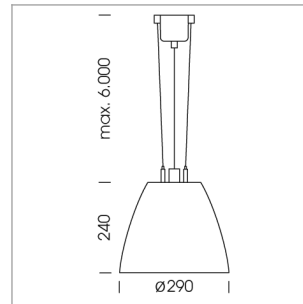

Pendiro AM 290

Article number: 81210112

LIGHT TECHNOLOGY

LED	COB
Light colour	SpecialMeat
Luminous flux	1920 lm
System power	34 W
Luminaire Efficiency	57 lm/W
Reflector	Flood
Beam angle	40°

LUMINAIRE

Swivel angle	2 x 25°
Weight	3.1 kg
Protection rating . class	IP 20 . I
Luminaire colour	stratowhite

OPTIONEEL

Mounting Accessor

Suspended luminaire with LED, rated life of the LED L80/B10 > 50000 h, chromaticity tolerance 2 SDCM (initial), reflector with circular light distribution pattern, reflector pure aluminium 99,99% in MIRO-Silver®, swivel angle 2x25°, luminaire housing sheet steel, powder-coated, stratowhite