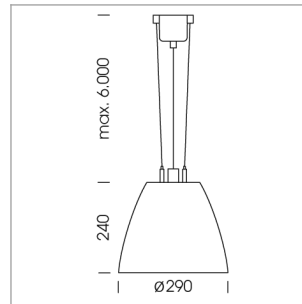

Pendiro AM 290

Article number: 81210127

LIGHT TECHNOLOGY

LED	COB
Light colour	SpecialMeat
Luminous flux	2260 lm
System power	41 W
Luminaire Efficiency	55 lm/W
Reflector	Flood
Beam angle	40°

LUMINAIRE

Swivel angle	2 x 25°
Weight	3.1 kg
Protection rating . class	IP 20 . I
Luminaire colour	stratowhite

OPTIONEEL

Mounting Accessor

Suspended luminaire with LED, rated life of the LED L80/B10 > 50000 h, chromaticity tolerance 2 SDCM (initial), reflector with circular light distribution pattern, reflector pure aluminium 99,99% in MIRO-Silver®, swivel angle 2x25°, luminaire housing sheet steel, powder-coated, stratowhite