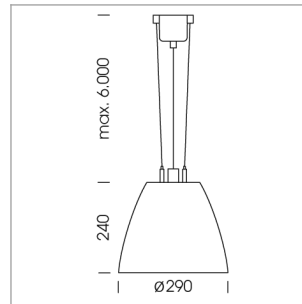

## Pendiro AM 290

Article number: 81210171

### LIGHT TECHNOLOGY

LED	COB
Light colour	Sun
Luminous flux	2070 lm
System power	34 W
Luminaire Efficiency	61 lm/W
Reflector	Flood
Beam angle	40°

### LUMINAIRE

Swivel angle	2 x 25°
Weight	3.1 kg
Protection rating . class	IP 20 . I
Luminaire colour	stratoblack

### OPTIONEEL

Mounting Accessor

Suspended luminaire with LED, rated life of the LED L80/B10 > 50000 h, chromaticity tolerance 3 SDCM (initial), reflector with circular light distribution pattern, reflector pure aluminium 99,99% in MIRO-Silver®, swivel angle 2x25°, luminaire housing sheet steel, powder-coated, stratoblack