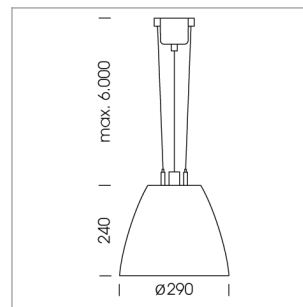

## Pendiro AM 290

Article number: 81210174

### LIGHT TECHNOLOGY

LED	COB
Light colour	Sun
Luminous flux	2490 lm
System power	41 W
Luminaire Efficiency	61 lm/W
Reflector	Flood
Beam angle	40°

### LUMINAIRE

Swivel angle	2 x 25°
Weight	3.1 kg
Protection rating . class	IP 20 . I
Luminaire colour	stratoblack

### OPTIONEEL

Mounting Accessor

Suspended luminaire with LED, rated life of the LED L80/B10 > 50000 h, chromaticity tolerance 3 SDCM (initial), reflector with circular light distribution pattern, reflector pure aluminium 99,99% in MIRO-Silver®, swivel angle 2x25°, luminaire housing sheet steel, powder-coated, stratoblack