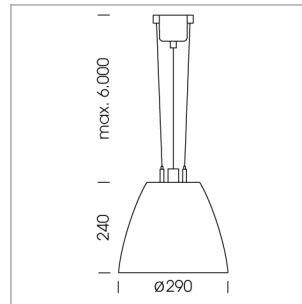

## Pendiro AM 290

Article number: 81220006

### LIGHT TECHNOLOGY

LED	COB
Light colour	830
Luminous flux	4230 lm
System power	34 W
Luminaire Efficiency	126 lm/W
Reflector	OvalBasic
Beam angle	40° x 60°

### LUMINAIRE

Swivel angle	2 x 25°
Weight	3.1 kg
Protection rating . class	IP 20 . I
Luminaire colour	stratosilver

### OPTIONEEL

Mounting Accessor

Suspended luminaire with LED, rated life of the LED L80/B10 > 50000 h, colour rendering index CRI > 80, chromaticity tolerance 2 SDCM (initial), reflector with oval light distribution pattern, reflector pure aluminium 99,99% in MIRO-Silver®, swivel angle 2x25°, luminaire housing sheet steel, powder-coated, stratosilver