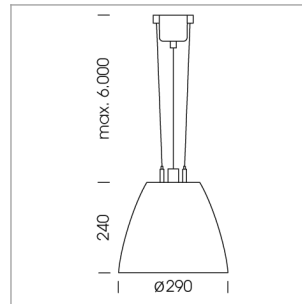

## Pendiro AM 290

Article number: 81220006

### LIGHT TECHNOLOGY

LED	COB
Light colour	830
Luminous flux	4230 lm
System power	34 W
Luminaire Efficiency	126 lm/W
Reflector	OvalBasic
Beam angle	40° x 60°

### LUMINAIRE

Swivel angle	2 x 25°
Weight	3.1 kg
Protection rating . class	IP 20 . I
Luminaire colour	stratosilver

### OPTIONAL

Mounting Accessor

Suspended luminaire with LED, rated life of the LED L80/B10 > 50000 h, colour rendering index CRI > 80, chromaticity tolerance 2 SDCM (initial), reflector with oval light distribution pattern, reflector pure aluminium 99,99% in MIRO-Silver®, swivel angle 2x25°, luminaire housing sheet steel, powder-coated, stratosilver