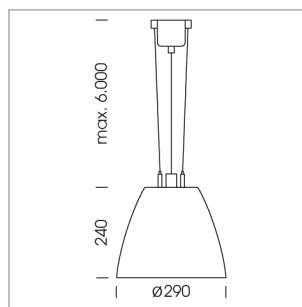

Pendiro AM 290

Article number: 81220008

LIGHT TECHNOLOGY

LED	COB
Light colour	840
Luminous flux	4530 lm
System power	34 W
Luminaire Efficiency	133 lm/W
Reflector	OvalBasic
Beam angle	40° x 60°

LUMINAIRE

Swivel angle	2 x 25°
Weight	3.1 kg
Protection rating . class	IP 20 . I
Luminaire colour	stratosilver

OPTIONEEL

Mounting Accessor

Suspended luminaire with LED, rated life of the LED L80/B10 > 50000 h, colour rendering index CRI > 80, chromaticity tolerance 2 SDCM (initial), reflector with oval light distribution pattern, reflector pure aluminium 99,99% in MIRO-Silver®, swivel angle 2x25°, luminaire housing sheet steel, powder-coated, stratosilver