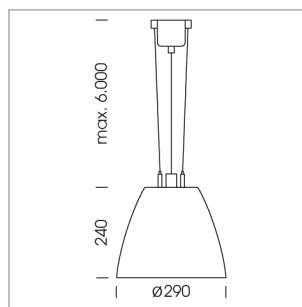

## Pendiro AM 290

Article number: 81220011

### LIGHT TECHNOLOGY

LED	COB
Light colour	835
Luminous flux	4260 lm
System power	34 W
Luminaire Efficiency	127 lm/W
Reflector	OvalBasic
Beam angle	40° x 60°

### LUMINAIRE

Swivel angle	2 x 25°
Weight	3.1 kg
Protection rating . class	IP 20 . I
Luminaire colour	stratowhite

### OPTIONEEL

Mounting Accessor

Suspended luminaire with LED, rated life of the LED L80/B10 > 50000 h, colour rendering index CRI > 80, chromaticity tolerance 2 SDCM (initial), reflector with oval light distribution pattern, reflector pure aluminium 99,99% in MIRO-Silver®, swivel angle 2x25°, luminaire housing sheet steel, powder-coated, stratowhite