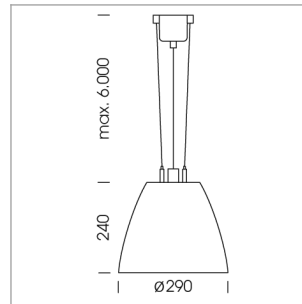

Pendiro AM 290

Article number: 81220015

LIGHT TECHNOLOGY

LED	COB
Light colour	835
Luminous flux	5010 lm
System power	41 W
Luminaire Efficiency	122 lm/W
Reflector	OvalBasic
Beam angle	40° x 60°

LUMINAIRE

Swivel angle	2 x 25°
Weight	3.1 kg
Protection rating . class	IP 20 . I
Luminaire colour	stratoblack

OPTIONEEL

Mounting Accessor

Suspended luminaire with LED, rated life of the LED L80/B10 > 50000 h, colour rendering index CRI > 80, chromaticity tolerance 2 SDCM (initial), reflector with oval light distribution pattern, reflector pure aluminium 99,99% in MIRO-Silver®, swivel angle 2x25°, luminaire housing sheet steel, powder-coated, stratoblack