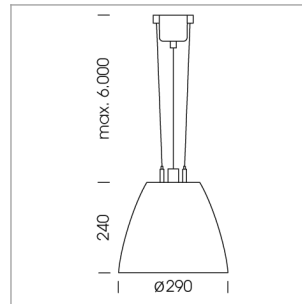

## Pendiro AM 290

Article number: 81220059

### LIGHT TECHNOLOGY

LED	COB
Light colour	927
Luminous flux	3210 lm
System power	34 W
Luminaire Efficiency	94 lm/W
Reflector	OvalBasic
Beam angle	40° x 60°

### LUMINAIRE

Swivel angle	2 x 25°
Weight	3.1 kg
Protection rating . class	IP 20 . I
Luminaire colour	stratowhite

### OPTIONEEL

Mounting Accessor

Suspended luminaire with LED, rated life of the LED L80/B10 > 50000 h, colour rendering index CRI > 90, chromaticity tolerance 2 SDCM (initial), reflector with oval light distribution pattern, reflector pure aluminium 99,99% in MIRO-Silver®, swivel angle 2x25°, luminaire housing sheet steel, powder-coated, stratowhite