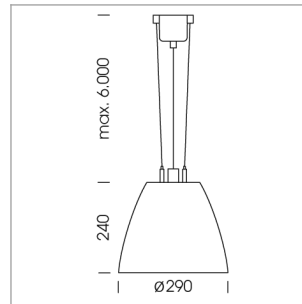

Pendiro AM 290

Article number: 81220102

LIGHT TECHNOLOGY

LED	COB
Light colour	SpecialMeat
Luminous flux	1920 lm
System power	34 W
Luminaire Efficiency	57 lm/W
Reflector	OvalBasic
Beam angle	40° x 60°

LUMINAIRE

Swivel angle	2 x 25°
Weight	3.1 kg
Protection rating . class	IP 20 . I
Luminaire colour	stratoblack

OPTIONEEL

Mounting Accessor

Suspended luminaire with LED, rated life of the LED L80/B10 > 50000 h, chromaticity tolerance 2 SDCM (initial), reflector with oval light distribution pattern, reflector pure aluminium 99,99% in MIRO-Silver®, swivel angle 2x25°, luminaire housing sheet steel, powder-coated, stratoblack

1.0 m	1.05 0.41	2989.7
2.0 m	2.10 0.82	747.4
3.0 m	3.15 1.22	332.2
4.0 m	4.20 1.63	186.9
5.0 m	5.25 2.04	119.6
	Ø (m)	E0(0°) [lx]