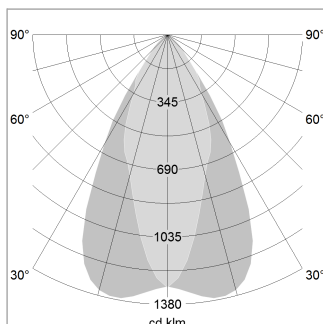

Pendiro AM 290

Article number: 81220102

LIGHT TECHNOLOGY

LED	COB
Light colour	SpecialMeat
Luminous flux	1920 lm
System power	34 W
Luminaire Efficiency	57 lm/W
Reflector	OvalBasic
Beam angle	40° x 60°

LUMINAIRE

Swivel angle	2 x 25°
Weight	3.1 kg
Protection rating . class	IP 20 . I
Luminaire colour	stratoblack

OPTIONEEL

Mounting Accessor

Suspended luminaire with LED, rated life of the LED L80/B10 > 50000 h, chromaticity tolerance 2 SDCM (initial), reflector with oval light distribution pattern, reflector pure aluminium 99,99% in MIRO-Silver®, swivel angle 2x25°, luminaire housing sheet steel, powder-coated, stratoblack

1.0 m	1.05 0.41	2989.7
2.0 m	2.10 0.82	747.4
3.0 m	3.15 1.22	332.2
4.0 m	4.20 1.63	186.9
5.0 m	5.25 2.04	119.6
	Ø (m)	E0(0°) [lx]