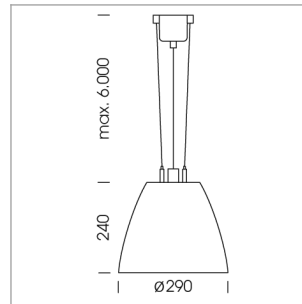

Pendiro AM 290

Article number: 81220104

LIGHT TECHNOLOGY

LED	COB
Light colour	PearlWhite
Luminous flux	3480 lm
System power	34 W
Luminaire Efficiency	104 lm/W
Reflector	OvalBasic
Beam angle	40° x 60°

LUMINAIRE

Swivel angle	2 x 25°
Weight	3.1 kg
Protection rating . class	IP 20 . I
Luminaire colour	stratoblack

OPTIONEEL

Mounting Accessor

Suspended luminaire with LED, rated life of the LED L80/B10 > 50000 h, colour rendering index CRI > 90, chromaticity tolerance 2 SDCM (initial), reflector with oval light distribution pattern, reflector pure aluminium 99,99% in MIRO-Silver®, swivel angle 2x25°, luminaire housing sheet steel, powder-coated, stratoblack