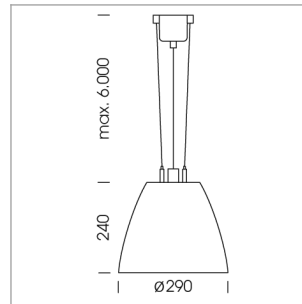

Pendiro AM 290

Article number: 81220107

LIGHT TECHNOLOGY

LED	COB
Light colour	SpecialMeat
Luminous flux	1920 lm
System power	34 W
Luminaire Efficiency	57 lm/W
Reflector	OvalBasic
Beam angle	40° x 60°

LUMINAIRE

Swivel angle	2 x 25°
Weight	3.1 kg
Protection rating . class	IP 20 . I
Luminaire colour	stratosilver

OPTIONEEL

Mounting Accessor

Suspended luminaire with LED, rated life of the LED L80/B10 > 50000 h, chromaticity tolerance 2 SDCM (initial), reflector with oval light distribution pattern, reflector pure aluminium 99,99% in MIRO-Silver®, swivel angle 2x25°, luminaire housing sheet steel, powder-coated, stratosilver