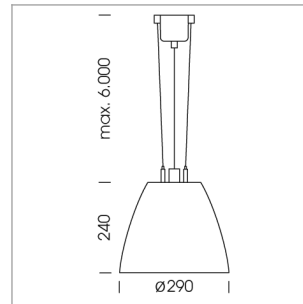

Pendiro AM 290

Article number: 81220132

LIGHT TECHNOLOGY

LED	COB
Light colour	SpecialMeat
Luminous flux	2490 lm
System power	47 W
Luminaire Efficiency	52 lm/W
Reflector	OvalBasic
Beam angle	40° x 60°

LUMINAIRE

Swivel angle	2 x 25°
Weight	3.1 kg
Protection rating . class	IP 20 . I
Luminaire colour	stratoblack

OPTIONEEL

Mounting Accessor

Suspended luminaire with LED, rated life of the LED L80/B10 > 50000 h, chromaticity tolerance 2 SDCM (initial), reflector with oval light distribution pattern, reflector pure aluminium 99,99% in MIRO-Silver®, swivel angle 2x25°, luminaire housing sheet steel, powder-coated, stratoblack