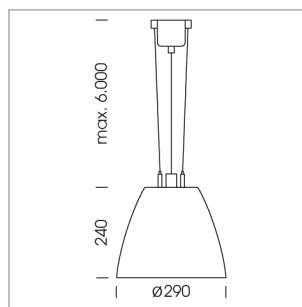

Pendiro AM 290

Article number: 81220172

LIGHT TECHNOLOGY

LED	COB
Light colour	Sun
Luminous flux	2070 lm
System power	34 W
Luminaire Efficiency	61 lm/W
Reflector	OvalBasic
Beam angle	30° x 60°

LUMINAIRE

Swivel angle	2 x 25°
Weight	3.1 kg
Protection rating . class	IP 20 . I
Luminaire colour	stratosilver

OPTIONEEL

Mounting Accessor

Suspended luminaire with LED, rated life of the LED L80/B10 > 50000 h, chromaticity tolerance 3 SDCM (initial), reflector with oval light distribution pattern, reflector pure aluminium 99,99% in MIRO-Silver®, swivel angle 2x25°, luminaire housing sheet steel, powder-coated, stratosilver