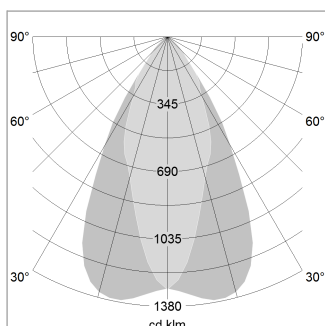

### LIGHT TECHNOLOGY

LED	COB
Light colour	Sun
Luminous flux	2070 lm
System power	34 W
Luminaire Efficiency	61 lm/W
Reflector	OvalBasic
Beam angle	30° x 60°

### LUMINAIRE

Swivel angle	2 x 25°
Weight	3.1 kg
Protection rating . class	IP 20 . I
Luminaire colour	stratowhite

### OPTIONAL

Mounting Accessor

Suspended luminaire with LED, rated life of the LED L80/B10 > 50000 h, chromaticity tolerance 3 SDCM (initial), reflector with oval light distribution pattern, reflector pure aluminium 99,99% in MIRO-Silver®, swivel angle 2x25°, luminaire housing sheet steel, powder-coated, stratowhite

1.0 m	1.13 1.13	2669.0
2.0 m	2.26 2.25	667.0
3.0 m	3.39 3.38	297.0
4.0 m	4.52 4.50	167.0
5.0 m	5.65 5.63	107.0
	Ø (m)	E0(0°) [lx]