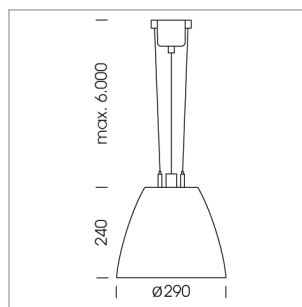

Pendiro AM 290

Article number: 81220173

LIGHT TECHNOLOGY

LED	COB
Light colour	Sun
Luminous flux	2070 lm
System power	34 W
Luminaire Efficiency	61 lm/W
Reflector	OvalBasic
Beam angle	30° x 60°

LUMINAIRE

Swivel angle	2 x 25°
Weight	3.1 kg
Protection rating . class	IP 20 . I
Luminaire colour	stratowhite

OPTIONAL

Mounting Accessor

Suspended luminaire with LED, rated life of the LED L80/B10 > 50000 h, chromaticity tolerance 3 SDCM (initial), reflector with oval light distribution pattern, reflector pure aluminium 99,99% in MIRO-Silver®, swivel angle 2x25°, luminaire housing sheet steel, powder-coated, stratowhite

Multiadapter black, inclusive driver unit: 220-240 V~ / 50-60 Hz, max. 24 luminaires per circuit (B16A fuse)

Note: All data are typical values. System features may change with product improvements due to technical advances. Errors excepted.