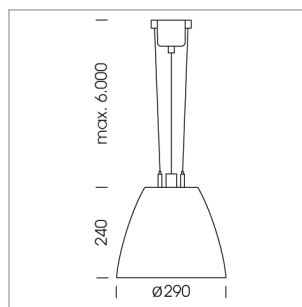

Pendiro AM 290

Article number: 81220174

LIGHT TECHNOLOGY

LED	COB
Light colour	Sun
Luminous flux	2490 lm
System power	41 W
Luminaire Efficiency	61 lm/W
Reflector	OvalBasic
Beam angle	30° x 60°

LUMINAIRE

Swivel angle	2 x 25°
Weight	3.1 kg
Protection rating . class	IP 20 . I
Luminaire colour	stratoblack

OPTIONEEL

Mounting Accessor

Suspended luminaire with LED, rated life of the LED L80/B10 > 50000 h, chromaticity tolerance 3 SDCM (initial), reflector with oval light distribution pattern, reflector pure aluminium 99,99% in MIRO-Silver®, swivel angle 2x25°, luminaire housing sheet steel, powder-coated, stratoblack