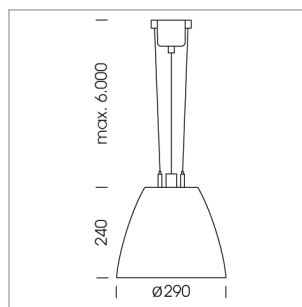

## Pendiro AM 290

Article number: 81220176

### LIGHT TECHNOLOGY

LED	COB
Light colour	Sun
Luminous flux	2490 lm
System power	41 W
Luminaire Efficiency	61 lm/W
Reflector	OvalBasic
Beam angle	30° x 60°

### LUMINAIRE

Swivel angle	2 x 25°
Weight	3.1 kg
Protection rating . class	IP 20 . I
Luminaire colour	stratowhite

### OPTIONAL

Mounting Accessor

Suspended luminaire with LED, rated life of the LED L80/B10 > 50000 h, chromaticity tolerance 3 SDCM (initial), reflector with oval light distribution pattern, reflector pure aluminium 99,99% in MIRO-Silver®, swivel angle 2x25°, luminaire housing sheet steel, powder-coated, stratowhite