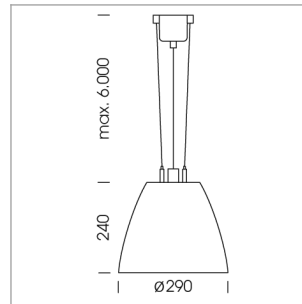

## Pendiro AM 290

Article number: 81230002

### LIGHT TECHNOLOGY

LED	COB
Light colour	830
Luminous flux	4230 lm
System power	34 W
Luminaire Efficiency	126 lm/W
Reflector	Spot
Beam angle	20°

### LUMINAIRE

Swivel angle	2 x 25°
Weight	3.1 kg
Protection rating . class	IP 20 . I
Luminaire colour	stratoblack

### OPCJA

Mounting Accessor

Suspended luminaire with LED, rated life of the LED L80/B10 > 50000 h, colour rendering index CRI > 80, chromaticity tolerance 2 SDCM (initial), reflector with circular light distribution pattern, reflector pure aluminium 99,99% in MIRO-Silver®, swivel angle 2x25°, luminaire housing sheet steel, powder-coated, stratoblack