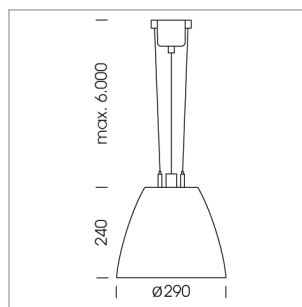

Pendiro AM 290

Article number: 81230007

LIGHT TECHNOLOGY

LED	COB
Light colour	835
Luminous flux	4260 lm
System power	34 W
Luminaire Efficiency	127 lm/W
Reflector	Spot
Beam angle	20°

LUMINAIRE

Swivel angle	2 x 25°
Weight	3.1 kg
Protection rating . class	IP 20 . I
Luminaire colour	stratosilver

OPTIONEEL

Mounting Accessor

Suspended luminaire with LED, rated life of the LED L80/B10 > 50000 h, colour rendering index CRI > 80, chromaticity tolerance 2 SDCM (initial), reflector with circular light distribution pattern, reflector pure aluminium 99,99% in MIRO-Silver®, swivel angle 2x25°, luminaire housing sheet steel, powder-coated, stratosilver