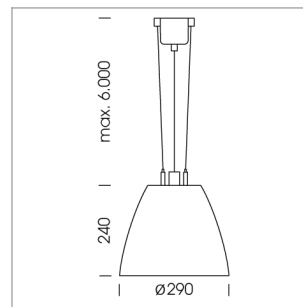

Pendiro AM 290

Article number: 81230011

LIGHT TECHNOLOGY

LED	COB
Light colour	835
Luminous flux	4260 lm
System power	34 W
Luminaire Efficiency	127 lm/W
Reflector	Spot
Beam angle	20°

LUMINAIRE

Swivel angle	2 x 25°
Weight	3.1 kg
Protection rating . class	IP 20 . I
Luminaire colour	stratowhite

OPTIONEEL

Mounting Accessor

Suspended luminaire with LED, rated life of the LED L80/B10 > 50000 h, colour rendering index CRI > 80, chromaticity tolerance 2 SDCM (initial), reflector with circular light distribution pattern, reflector pure aluminium 99,99% in MIRO-Silver®, swivel angle 2x25°, luminaire housing sheet steel, powder-coated, stratowhite