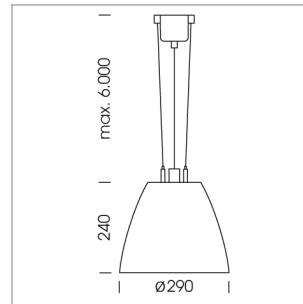

Pendiro AM 290

Article number: 81230016

LIGHT TECHNOLOGY

LED	COB
Light colour	840
Luminous flux	5480 lm
System power	41 W
Luminaire Efficiency	134 lm/W
Reflector	Spot
Beam angle	20°

LUMINAIRE

Swivel angle	2 x 25°
Weight	3.1 kg
Protection rating . class	IP 20 . I
Luminaire colour	stratoblack

OPCJA

Mounting Accessor

Suspended luminaire with LED, rated life of the LED L80/B10 > 50000 h, colour rendering index CRI > 80, chromaticity tolerance 2 SDCM (initial), reflector with circular light distribution pattern, reflector pure aluminium 99,99% in MIRO-Silver®, swivel angle 2x25°, luminaire housing sheet steel, powder-coated, stratoblack