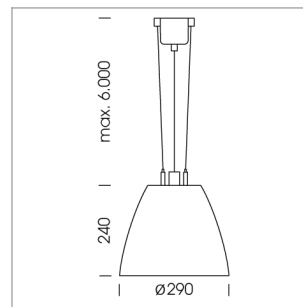

Pendiro AM 290

Article number: 81230024

LIGHT TECHNOLOGY

LED	COB
Light colour	840
Luminous flux	5480 lm
System power	41 W
Luminaire Efficiency	134 lm/W
Reflector	Spot
Beam angle	20°

LUMINAIRE

Swivel angle	2 x 25°
Weight	3.1 kg
Protection rating . class	IP 20 . I
Luminaire colour	stratowhite

OPTIONAL

Mounting Accessor

Suspended luminaire with LED, rated life of the LED L80/B10 > 50000 h, colour rendering index CRI > 80, chromaticity tolerance 2 SDCM (initial), reflector with circular light distribution pattern, reflector pure aluminium 99,99% in MIRO-Silver®, swivel angle 2x25°, luminaire housing sheet steel, powder-coated, stratowhite