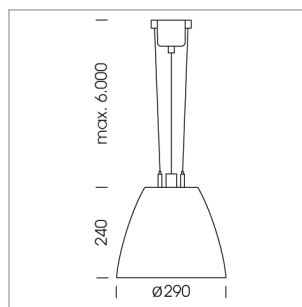

Pendiro AM 290

Article number: 81230026

LIGHT TECHNOLOGY

LED	COB
Light colour	830
Luminous flux	5480 lm
System power	47 W
Luminaire Efficiency	115 lm/W
Reflector	Spot
Beam angle	20°

LUMINAIRE

Swivel angle	2 x 25°
Weight	3.1 kg
Protection rating . class	IP 20 . I
Luminaire colour	stratoblack

OPTIONAL

Mounting Accessor

Suspended luminaire with LED, rated life of the LED L80/B10 > 50000 h, colour rendering index CRI > 80, chromaticity tolerance 2 SDCM (initial), reflector with circular light distribution pattern, reflector pure aluminium 99,99% in MIRO-Silver®, swivel angle 2x25°, luminaire housing sheet steel, powder-coated, stratoblack

1.0 m	0.31	33095.9
2.0 m	0.62	8274.0
3.0 m	0.93	3677.3
4.0 m	1.24	2068.5
5.0 m	1.55	1323.8
	Ø (m)	E0(0°) [lx]