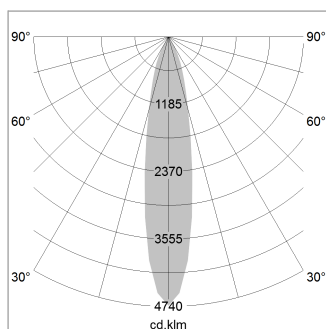

Pendiro AM 290

Article number: 81230026

LIGHT TECHNOLOGY

LED	COB
Light colour	830
Luminous flux	5480 lm
System power	47 W
Luminaire Efficiency	115 lm/W
Reflector	Spot
Beam angle	20°

LUMINAIRE

Swivel angle	2 x 25°
Weight	3.1 kg
Protection rating . class	IP 20 . I
Luminaire colour	stratoblack

OPTIONAL

Mounting Accessor

Suspended luminaire with LED, rated life of the LED L80/B10 > 50000 h, colour rendering index CRI > 80, chromaticity tolerance 2 SDCM (initial), reflector with circular light distribution pattern, reflector pure aluminium 99,99% in MIRO-Silver®, swivel angle 2x25°, luminaire housing sheet steel, powder-coated, stratoblack

1.0 m	0.31	33095.9
2.0 m	0.62	8274.0
3.0 m	0.93	3677.3
4.0 m	1.24	2068.5
5.0 m	1.55	1323.8
	Ø (m)	E0(0°) [lx]