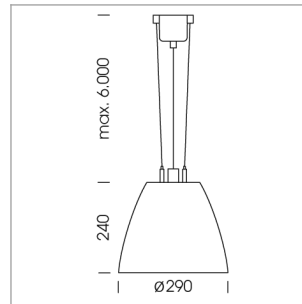

Pendiro AM 290

Article number: 81230027

LIGHT TECHNOLOGY

LED	COB
Light colour	835
Luminous flux	5520 lm
System power	47 W
Luminaire Efficiency	116 lm/W
Reflector	Spot
Beam angle	20°

LUMINAIRE

Swivel angle	2 x 25°
Weight	3.1 kg
Protection rating . class	IP 20 . I
Luminaire colour	stratoblack

OPTIONAL

Mounting Accessor

Suspended luminaire with LED, rated life of the LED L80/B10 > 50000 h, colour rendering index CRI > 80, chromaticity tolerance 2 SDCM (initial), reflector with circular light distribution pattern, reflector pure aluminium 99,99% in MIRO-Silver®, swivel angle 2x25°, luminaire housing sheet steel, powder-coated, stratoblack