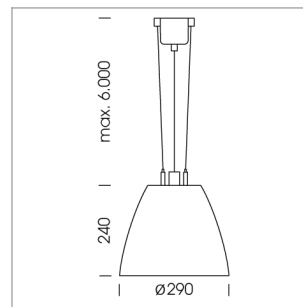

Pendiro AM 290

Article number: 81230031

LIGHT TECHNOLOGY

LED	COB
Light colour	835
Luminous flux	5520 lm
System power	47 W
Luminaire Efficiency	116 lm/W
Reflector	Spot
Beam angle	20°

LUMINAIRE

Swivel angle	2 x 25°
Weight	3.1 kg
Protection rating . class	IP 20 . I
Luminaire colour	stratosilver

OPTIONEEL

Mounting Accessor

Suspended luminaire with LED, rated life of the LED L80/B10 > 50000 h, colour rendering index CRI > 80, chromaticity tolerance 2 SDCM (initial), reflector with circular light distribution pattern, reflector pure aluminium 99,99% in MIRO-Silver®, swivel angle 2x25°, luminaire housing sheet steel, powder-coated, stratosilver