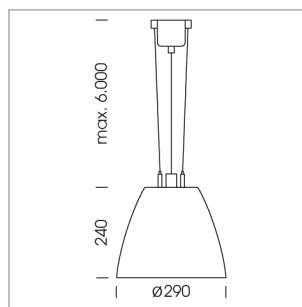

Pendiro AM 290

Article number: 81230034

LIGHT TECHNOLOGY

LED	COB
Light colour	830
Luminous flux	5480 lm
System power	47 W
Luminaire Efficiency	115 lm/W
Reflector	Spot
Beam angle	20°

LUMINAIRE

Swivel angle	2 x 25°
Weight	3.1 kg
Protection rating . class	IP 20 . I
Luminaire colour	stratowhite

OPTIONAL

Mounting Accessor

Suspended luminaire with LED, rated life of the LED L80/B10 > 50000 h, colour rendering index CRI > 80, chromaticity tolerance 2 SDCM (initial), reflector with circular light distribution pattern, reflector pure aluminium 99,99% in MIRO-Silver®, swivel angle 2x25°, luminaire housing sheet steel, powder-coated, stratowhite