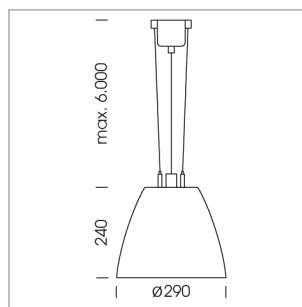

## Pendiro AM 290

Article number: 81230035

### LIGHT TECHNOLOGY

LED	COB
Light colour	835
Luminous flux	5520 lm
System power	47 W
Luminaire Efficiency	116 lm/W
Reflector	Spot
Beam angle	20°

### LUMINAIRE

Swivel angle	2 x 25°
Weight	3.1 kg
Protection rating . class	IP 20 . I
Luminaire colour	stratowhite

### OPTIONAL

Mounting Accessor

Suspended luminaire with LED, rated life of the LED L80/B10 > 50000 h, colour rendering index CRI > 80, chromaticity tolerance 2 SDCM (initial), reflector with circular light distribution pattern, reflector pure aluminium 99,99% in MIRO-Silver®, swivel angle 2x25°, luminaire housing sheet steel, powder-coated, stratowhite