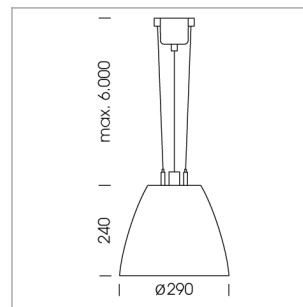

Pendiro AM 290

Article number: 81230059

LIGHT TECHNOLOGY

LED	COB
Light colour	927
Luminous flux	3210 lm
System power	34 W
Luminaire Efficiency	94 lm/W
Reflector	Spot
Beam angle	20°

LUMINAIRE

Swivel angle	2 x 25°
Weight	3.1 kg
Protection rating . class	IP 20 . I
Luminaire colour	stratowhite

OPTIONAL

Mounting Accessor

Suspended luminaire with LED, rated life of the LED L80/B10 > 50000 h, colour rendering index CRI > 90, chromaticity tolerance 2 SDCM (initial), reflector with circular light distribution pattern, reflector pure aluminium 99,99% in MIRO-Silver®, swivel angle 2x25°, luminaire housing sheet steel, powder-coated, stratowhite