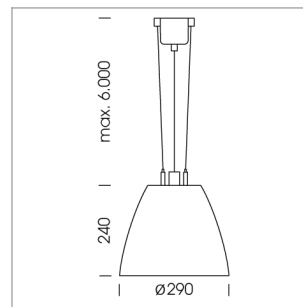

## Pendiro AM 290

Article number: 81230063

### LIGHT TECHNOLOGY

LED	COB
Light colour	927
Luminous flux	3890 lm
System power	41 W
Luminaire Efficiency	95 lm/W
Reflector	Spot
Beam angle	20°

### LUMINAIRE

Swivel angle	2 x 25°
Weight	3.1 kg
Protection rating . class	IP 20 . I
Luminaire colour	stratoblack

### OPTIONEEL

Mounting Accessor

Suspended luminaire with LED, rated life of the LED L80/B10 > 50000 h, colour rendering index CRI > 90, chromaticity tolerance 2 SDCM (initial), reflector with circular light distribution pattern, reflector pure aluminium 99,99% in MIRO-Silver®, swivel angle 2x25°, luminaire housing sheet steel, powder-coated, stratoblack