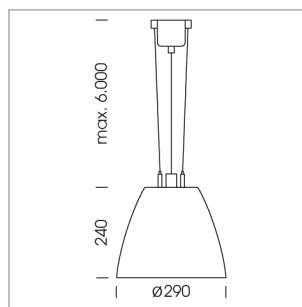

Pendiro AM 290

Article number: 81230110

LIGHT TECHNOLOGY

LED	COB
Light colour	GoldenBread
Luminous flux	3420 lm
System power	34 W
Luminaire Efficiency	101 lm/W
Reflector	Spot
Beam angle	20°

LUMINAIRE

Swivel angle	2 x 25°
Weight	3.1 kg
Protection rating . class	IP 20 . I
Luminaire colour	stratosilver

OPCJA

Mounting Accessor

Suspended luminaire with LED, rated life of the LED L80/B10 > 50000 h, chromaticity tolerance 3 SDCM (initial), reflector with circular light distribution pattern, reflector pure aluminium 99,99% in MIRO-Silver®, swivel angle 2x25°, luminaire housing sheet steel, powder-coated, stratosilver

Multiadapter black, inclusive driver unit: 220-240 V~ / 50-60 Hz, max. 24 luminaires per circuit (B16A fuse)

Note: All data are typical values. System features may change with product improvements due to technical advances. Errors excepted.