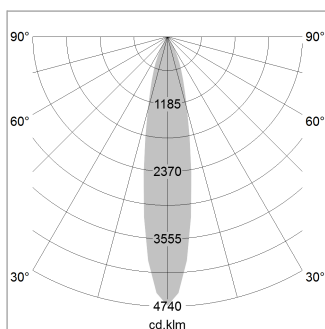

### LIGHT TECHNOLOGY

LED	COB
Light colour	PearlWhite
Luminous flux	3480 lm
System power	34 W
Luminaire Efficiency	104 lm/W
Reflector	Spot
Beam angle	20°

### LUMINAIRE

Swivel angle	2 x 25°
Weight	3.1 kg
Protection rating . class	IP 20 . I
Luminaire colour	stratowhite

### OPTIONAL

Mounting Accessor

Suspended luminaire with LED, rated life of the LED L80/B10 > 50000 h, colour rendering index CRI > 90, chromaticity tolerance 2 SDCM (initial), reflector with circular light distribution pattern, reflector pure aluminium 99,99% in MIRO-Silver®, swivel angle 2x25°, luminaire housing sheet steel, powder-coated, stratowhite

1.0 m	0.31	21017.1
2.0 m	0.62	5254.3
3.0 m	0.93	2335.2
4.0 m	1.24	1313.6
5.0 m	1.55	840.7
	Ø (m)	E0(0°) [lx]