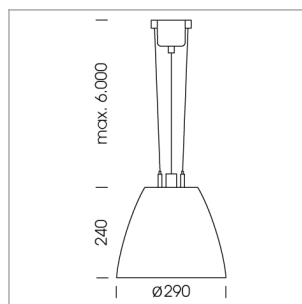

### LIGHT TECHNOLOGY

LED	COB
Light colour	PearlWhite
Luminous flux	3480 lm
System power	34 W
Luminaire Efficiency	104 lm/W
Reflector	Spot
Beam angle	20°

### LUMINAIRE

Swivel angle	2 x 25°
Weight	3.1 kg
Protection rating . class	IP 20 . I
Luminaire colour	stratowhite

### OPTIONAL

Mounting Accessor

Suspended luminaire with LED, rated life of the LED L80/B10 > 50000 h, colour rendering index CRI > 90, chromaticity tolerance 2 SDCM (initial), reflector with circular light distribution pattern, reflector pure aluminium 99,99% in MIRO-Silver®, swivel angle 2x25°, luminaire housing sheet steel, powder-coated, stratowhite

1.0 m	0.31	21017.1
2.0 m	0.62	5254.3
3.0 m	0.93	2335.2
4.0 m	1.24	1313.6
5.0 m	1.55	840.7
	Ø (m)	E0(0°) [lx]