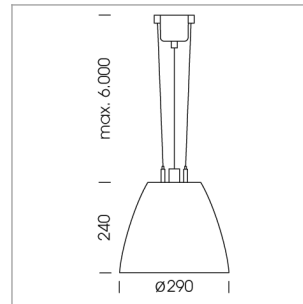

Pendiro AM 290

Article number: 81230127

LIGHT TECHNOLOGY

LED	COB
Light colour	SpecialMeat
Luminous flux	2260 lm
System power	41 W
Luminaire Efficiency	55 lm/W
Reflector	Spot
Beam angle	20°

LUMINAIRE

Swivel angle	2 x 25°
Weight	3.1 kg
Protection rating . class	IP 20 . I
Luminaire colour	stratowhite

OPTIONEEL

Mounting Accessor

Suspended luminaire with LED, rated life of the LED L80/B10 > 50000 h, chromaticity tolerance 2 SDCM (initial), reflector with circular light distribution pattern, reflector pure aluminium 99,99% in MIRO-Silver®, swivel angle 2x25°, luminaire housing sheet steel, powder-coated, stratowhite

1.0 m	0.31	13649.0
2.0 m	0.62	3412.3
3.0 m	0.93	1516.6
4.0 m	1.24	853.1
5.0 m	1.55	546.0
	Ø (m)	E0(0°) [lx]