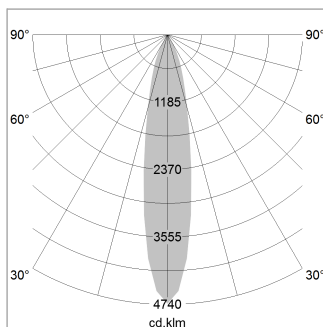

Pendiro AM 290

Article number: 81230127

LIGHT TECHNOLOGY

LED	COB
Light colour	SpecialMeat
Luminous flux	2260 lm
System power	41 W
Luminaire Efficiency	55 lm/W
Reflector	Spot
Beam angle	20°

LUMINAIRE

Swivel angle	2 x 25°
Weight	3.1 kg
Protection rating . class	IP 20 . I
Luminaire colour	stratowhite

OPTIONEEL

Mounting Accessor

Suspended luminaire with LED, rated life of the LED L80/B10 > 50000 h, chromaticity tolerance 2 SDCM (initial), reflector with circular light distribution pattern, reflector pure aluminium 99,99% in MIRO-Silver®, swivel angle 2x25°, luminaire housing sheet steel, powder-coated, stratowhite

1.0 m	0.31	13649.0
2.0 m	0.62	3412.3
3.0 m	0.93	1516.6
4.0 m	1.24	853.1
5.0 m	1.55	546.0
	Ø (m)	E0(0°) [lx]