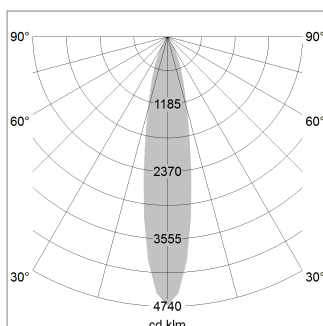

Pendiro AM 290

Article number: 81230173

LIGHT TECHNOLOGY

LED	COB
Light colour	Sun
Luminous flux	2070 lm
System power	34 W
Luminaire Efficiency	61 lm/W
Reflector	Spot
Beam angle	20°

LUMINAIRE

Swivel angle	2 x 25°
Weight	3.1 kg
Protection rating . class	IP 20 . I
Luminaire colour	stratowhite

OPTIONEEL

Mounting Accessor

Suspended luminaire with LED, rated life of the LED L80/B10 > 50000 h, chromaticity tolerance 3 SDCM (initial), reflector with circular light distribution pattern, reflector pure aluminium 99,99% in MIRO-Silver®, swivel angle 2x25°, luminaire housing sheet steel, powder-coated, stratowhite

1.0 m	0.36	9799.0
2.0 m	0.72	2450.0
3.0 m	1.08	1089.0
4.0 m	1.44	612.0
5.0 m	1.80	392.0
	Ø (m)	E0(0°) [lx]