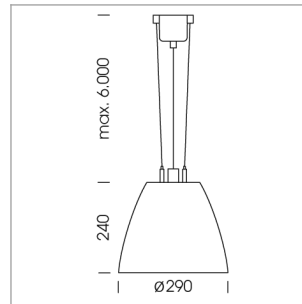

Pendiro AM 290

Article number: 81230174

LIGHT TECHNOLOGY

LED	COB
Light colour	Sun
Luminous flux	2490 lm
System power	41 W
Luminaire Efficiency	61 lm/W
Reflector	Spot
Beam angle	20°

LUMINAIRE

Swivel angle	2 x 25°
Weight	3.1 kg
Protection rating . class	IP 20 . I
Luminaire colour	stratoblack

OPTIONEEL

Mounting Accessor

Suspended luminaire with LED, rated life of the LED L80/B10 > 50000 h, chromaticity tolerance 3 SDCM (initial), reflector with circular light distribution pattern, reflector pure aluminium 99,99% in MIRO-Silver®, swivel angle 2x25°, luminaire housing sheet steel, powder-coated, stratoblack

1.0 m	0.36	11787.0
2.0 m	0.72	2947.0
3.0 m	1.08	1310.0
4.0 m	1.44	737.0
5.0 m	1.80	471.0
	Ø (m)	E0(0°) [lx]