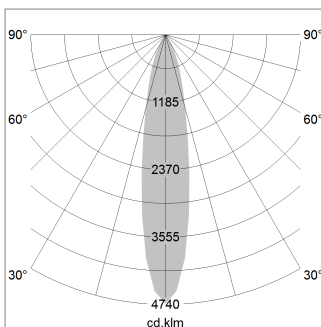

Pendiro AM 290

Article number: 81230174

LIGHT TECHNOLOGY

LED	COB
Light colour	Sun
Luminous flux	2490 lm
System power	41 W
Luminaire Efficiency	61 lm/W
Reflector	Spot
Beam angle	20°

LUMINAIRE

Swivel angle	2 x 25°
Weight	3.1 kg
Protection rating . class	IP 20 . I
Luminaire colour	stratoblack

OPTIONEEL

Mounting Accessor

Suspended luminaire with LED, rated life of the LED L80/B10 > 50000 h, chromaticity tolerance 3 SDCM (initial), reflector with circular light distribution pattern, reflector pure aluminium 99,99% in MIRO-Silver®, swivel angle 2x25°, luminaire housing sheet steel, powder-coated, stratoblack

1.0 m	0.36	11787.0
2.0 m	0.72	2947.0
3.0 m	1.08	1310.0
4.0 m	1.44	737.0
5.0 m	1.80	471.0
	Ø (m)	E0(0°) [lx]