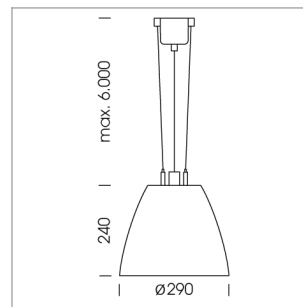

Pendiro AM 290

Article number: 81240003

LIGHT TECHNOLOGY

LED	COB
Light colour	835
Luminous flux	5520 lm
System power	47 W
Luminaire Efficiency	116 lm/W
Reflector	Flood
Beam angle	40°

LUMINAIRE

Swivel angle	2 x 25°
Weight	3.1 kg
Protection rating . class	IP 20 . I
Luminaire colour	stratoblack

OPTIONAL

Mounting Accessor

Suspended luminaire with LED, rated life of the LED L80/B10 > 50000 h, colour rendering index CRI > 80, chromaticity tolerance 2 SDCM (initial), reflector with circular light distribution pattern, reflector pure aluminium 99,99% in MIRO-Silver®, swivel angle 2x25°, luminaire housing sheet steel, powder-coated, stratoblack