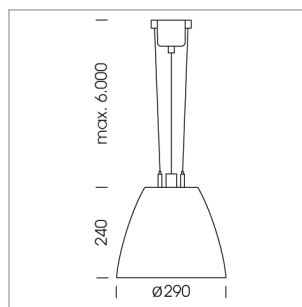

## Pendiro AM 290

Article number: 81250006

### LIGHT TECHNOLOGY

LED	COB
Light colour	830
Luminous flux	5480 lm
System power	47 W
Luminaire Efficiency	115 lm/W
Reflector	OvalBasic
Beam angle	40° x 60°

### LUMINAIRE

Swivel angle	2 x 25°
Weight	3.1 kg
Protection rating . class	IP 20 . I
Luminaire colour	stratosilver

### OPTIONAL

Mounting Accessor

Suspended luminaire with LED, rated life of the LED L80/B10 > 50000 h, colour rendering index CRI > 80, chromaticity tolerance 2 SDCM (initial), reflector with oval light distribution pattern, reflector pure aluminium 99,99% in MIRO-Silver®, swivel angle 2x25°, luminaire housing sheet steel, powder-coated, stratosilver