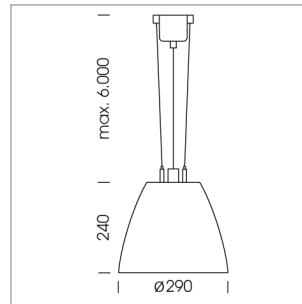

## Pendiro AM 290

Article number: 81250112

### LIGHT TECHNOLOGY

LED	COB
Light colour	SpecialMeat
Luminous flux	2490 lm
System power	47 W
Luminaire Efficiency	52 lm/W
Reflector	OvalBasic
Beam angle	40° x 60°

### LUMINAIRE

Swivel angle	2 x 25°
Weight	3.1 kg
Protection rating . class	IP 20 . I
Luminaire colour	stratowhite

### OPTIONEEL

Mounting Accessor

Suspended luminaire with LED, rated life of the LED L80/B10 > 50000 h, chromaticity tolerance 2 SDCM (initial), reflector with oval light distribution pattern, reflector pure aluminium 99,99% in MIRO-Silver®, swivel angle 2x25°, luminaire housing sheet steel, powder-coated, stratowhite