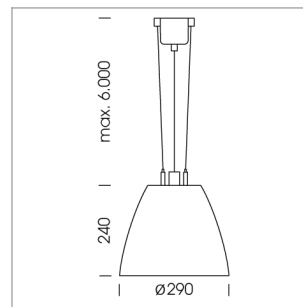

Pendiro AM 290

Article number: 81260003

LIGHT TECHNOLOGY

LED	COB
Light colour	835
Luminous flux	5520 lm
System power	47 W
Luminaire Efficiency	116 lm/W
Reflector	Spot
Beam angle	20°

LUMINAIRE

Swivel angle	2 x 25°
Weight	3.1 kg
Protection rating . class	IP 20 . I
Luminaire colour	stratoblack

OPTIONEEL

Mounting Accessor

Suspended luminaire with LED, rated life of the LED L80/B10 > 50000 h, colour rendering index CRI > 80, chromaticity tolerance 2 SDCM (initial), reflector with circular light distribution pattern, reflector pure aluminium 99,99% in MIRO-Silver®, swivel angle 2x25°, luminaire housing sheet steel, powder-coated, stratoblack