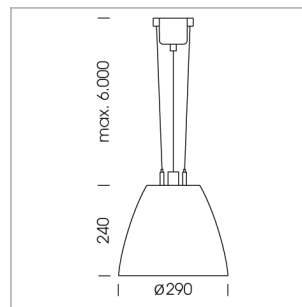

## Pendiro AM 290

Article number: 81260007

### LIGHT TECHNOLOGY

|                      |          |
|----------------------|----------|
| LED                  | COB      |
| Light colour         | 835      |
| Luminous flux        | 5520 lm  |
| System power         | 47 W     |
| Luminaire Efficiency | 116 lm/W |
| Reflector            | Spot     |
| Beam angle           | 20°      |

### LUMINAIRE

|                           |              |
|---------------------------|--------------|
| Swivel angle              | 2 x 25°      |
| Weight                    | 3.1 kg       |
| Protection rating . class | IP 20 . I    |
| Luminaire colour          | stratosilver |

### OPCJA

Mounting Accessor

Suspended luminaire with LED, rated life of the LED L80/B10 > 50000 h, colour rendering index CRI > 80, chromaticity tolerance 2 SDCM (initial), reflector with circular light distribution pattern, reflector pure aluminium 99,99% in MIRO-Silver®, swivel angle 2x25°, luminaire housing sheet steel, powder-coated, stratosilver