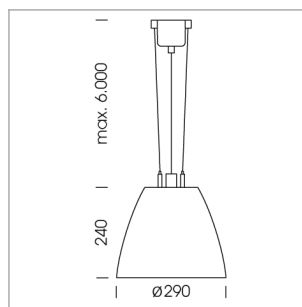

Pendiro AM 290

Article number: 81260010

LIGHT TECHNOLOGY

LED	COB
Light colour	830
Luminous flux	5480 lm
System power	47 W
Luminaire Efficiency	115 lm/W
Reflector	Spot
Beam angle	20°

LUMINAIRE

Swivel angle	2 x 25°
Weight	3.1 kg
Protection rating . class	IP 20 . I
Luminaire colour	stratowhite

OPTIONEEL

Mounting Accessor

Suspended luminaire with LED, rated life of the LED L80/B10 > 50000 h, colour rendering index CRI > 80, chromaticity tolerance 2 SDCM (initial), reflector with circular light distribution pattern, reflector pure aluminium 99,99% in MIRO-Silver®, swivel angle 2x25°, luminaire housing sheet steel, powder-coated, stratowhite

1.0 m	0.31	33095.9
2.0 m	0.62	8274.0
3.0 m	0.93	3677.3
4.0 m	1.24	2068.5
5.0 m	1.55	1323.8
	Ø (m)	E0(0°) [lx]