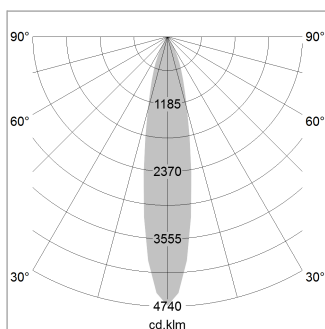

Pendiro AM 290

Article number: 81260010

LIGHT TECHNOLOGY

LED	COB
Light colour	830
Luminous flux	5480 lm
System power	47 W
Luminaire Efficiency	115 lm/W
Reflector	Spot
Beam angle	20°

LUMINAIRE

Swivel angle	2 x 25°
Weight	3.1 kg
Protection rating . class	IP 20 . I
Luminaire colour	stratowhite

OPTIONEEL

Mounting Accessor

Suspended luminaire with LED, rated life of the LED L80/B10 > 50000 h, colour rendering index CRI > 80, chromaticity tolerance 2 SDCM (initial), reflector with circular light distribution pattern, reflector pure aluminium 99,99% in MIRO-Silver®, swivel angle 2x25°, luminaire housing sheet steel, powder-coated, stratowhite

1.0 m	0.31	33095.9
2.0 m	0.62	8274.0
3.0 m	0.93	3677.3
4.0 m	1.24	2068.5
5.0 m	1.55	1323.8
	Ø (m)	E0(0°) [lx]