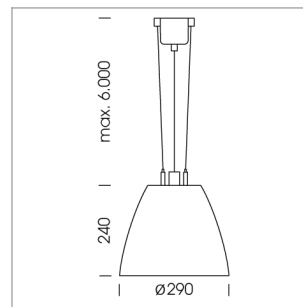

Pendiro AM 290

Article number: 81260107

LIGHT TECHNOLOGY

LED	COB
Light colour	SpecialMeat
Luminous flux	2490 lm
System power	47 W
Luminaire Efficiency	52 lm/W
Reflector	Spot
Beam angle	20°

LUMINAIRE

Swivel angle	2 x 25°
Weight	3.1 kg
Protection rating . class	IP 20 . I
Luminaire colour	stratosilver

OPCJA

Mounting Accessor

Suspended luminaire with LED, rated life of the LED L80/B10 > 50000 h, chromaticity tolerance 2 SDCM (initial), reflector with circular light distribution pattern, reflector pure aluminium 99,99% in MIRO-Silver®, swivel angle 2x25°, luminaire housing sheet steel, powder-coated, stratosilver