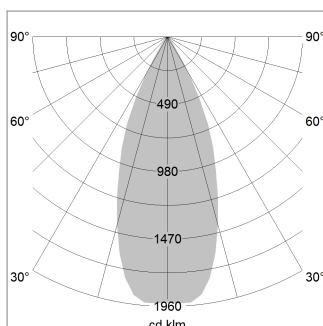

Pendiro EC 125

Article number: 81000020

LIGHT TECHNOLOGY

LED	COB
Light colour	840
Luminous flux	3290 lm
System power	23 W
Luminaire Efficiency	141 lm/W
Reflector	Flood
Beam angle	40°

LUMINAIRE

Weight	3.0 kg
Protection rating . class	IP 20 . I
Luminaire colour	stratosilver

OPCJA

RAL-colours, NCS-colours (powder coating or wet spraying) on inquiry, surface alloys on inquiry, honeycomb louver

Suspended luminaire with LED, rated life of the LED L80/B10 > 50000 h, colour rendering index CRI > 80, chromaticity tolerance 2 SDCM (initial), reflector with circular light distribution pattern, reflector pure aluminium 99,99% in MIRO-Silver®, luminaire head die-cast aluminium, powder-coated, stratosilver

Height (m)	Beam Diameter (m)	Illuminance E0(0°) [lx]
1.0 m	0.73	6532.6
2.0 m	1.46	1633.2
3.0 m	2.19	725.8
4.0 m	2.92	408.3
5.0 m	3.65	261.3