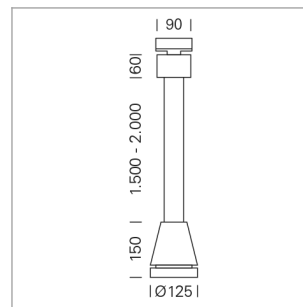

Pendiro EC 125

Article number: 81000043

LIGHT TECHNOLOGY

LED	COB
Light colour	835
Luminous flux	4260 lm
System power	34 W
Luminaire Efficiency	127 lm/W
Reflector	Flood
Beam angle	40°

LUMINAIRE

Weight	3.0 kg
Protection rating . class	IP 20 . I
Luminaire colour	stratosilver

OPTIONAL

RAL-colours, NCS-colours (powder coating or wet spraying) on inquiry, surface alloys on inquiry, honeycomb louver

Suspended luminaire with LED, rated life of the LED L80/B10 > 50000 h, colour rendering index CRI > 80, chromaticity tolerance 2 SDCM (initial), reflector with circular light distribution pattern, reflector pure aluminium 99,99% in MIRO-Silver®, luminaire head die-cast aluminium, powder-coated, stratosilver

Height (m)	Beam Diameter (m)	Illuminance E0(0°) [lx]
1.0 m	0.73	8458.6
2.0 m	1.46	2114.7
3.0 m	2.19	939.8
4.0 m	2.92	528.7
5.0 m	3.65	338.3