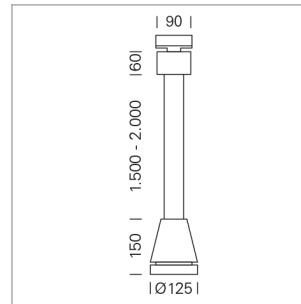

Pendiro EC 125

Article number: 81000048

LIGHT TECHNOLOGY

LED	COB
Light colour	840
Luminous flux	4370 lm
System power	34 W
Luminaire Efficiency	131 lm/W
Reflector	Flood
Beam angle	40°

LUMINAIRE

Weight	3.0 kg
Protection rating . class	IP 20 . I
Luminaire colour	stratowhite

OPTIONAL

RAL-colours, NCS-colours (powder coating or wet spraying) on inquiry, surface alloys on inquiry, honeycomb louver

Suspended luminaire with LED, rated life of the LED L80/B10 > 50000 h, colour rendering index CRI > 80, chromaticity tolerance 2 SDCM (initial), reflector with circular light distribution pattern, reflector pure aluminium 99,99% in MIRO-Silver®, luminaire head die-cast aluminium, powder-coated, stratowhite

Height (m)	Beam Diameter (m)	Illuminance E0(0°) [lx]
1.0 m	0.73	8677.1
2.0 m	1.46	2169.3
3.0 m	2.19	964.1
4.0 m	2.92	542.3
5.0 m	3.65	347.1