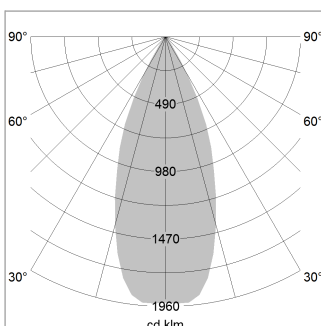

### LIGHT TECHNOLOGY

LED	COB
Light colour	GoldenBread
Luminous flux	2490 lm
System power	23 W
Luminaire Efficiency	108 lm/W
Reflector	Flood
Beam angle	40°

### LUMINAIRE

Weight	3.0 kg
Protection rating . class	IP 20 . I
Luminaire colour	stratowhite

### OPTIONAL

RAL-colours, NCS-colours (powder coating or wet spraying) on inquiry, surface alloys on inquiry, honeycomb louver

Suspended luminaire with LED, rated life of the LED L80/B10 > 50000 h, chromaticity tolerance 3 SDCM (initial), reflector with circular light distribution pattern, reflector pure aluminium 99,99% in MIRO-Silver®, luminaire head die-cast aluminium, powder-coated, stratowhite

Distance (m)	Beam Diameter (m)	Illuminance E0(0°) [lx]
1.0 m	0.73	5003.7
2.0 m	1.46	1250.9
3.0 m	2.19	556.0
4.0 m	2.92	312.7
5.0 m	3.65	200.1