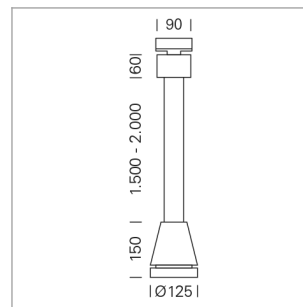

Pendiro EC 125

Article number: 81000159

LIGHT TECHNOLOGY

LED	COB
Light colour	PearlWhite
Luminous flux	3480 lm
System power	34 W
Luminaire Efficiency	104 lm/W
Reflector	Flood
Beam angle	40°

LUMINAIRE

Weight	3.0 kg
Protection rating . class	IP 20 . I
Luminaire colour	stratowhite

OPTIONAL

RAL-colours, NCS-colours (powder coating or wet spraying) on inquiry, surface alloys on inquiry, honeycomb louver

Suspended luminaire with LED, rated life of the LED L80/B10 > 50000 h, colour rendering index CRI > 90, chromaticity tolerance 2 SDCM (initial), reflector with circular light distribution pattern, reflector pure aluminium 99,99% in MIRO-Silver®, luminaire head die-cast aluminium, powder-coated, stratowhite

Multiadapter black, inclusive driver unit: 220-240 V~ / 50-60 Hz, max. 34 luminaires per circuit (B16A fuse)

Note: All data are typical values. System features may change with product improvements due to technical advances. Errors excepted.