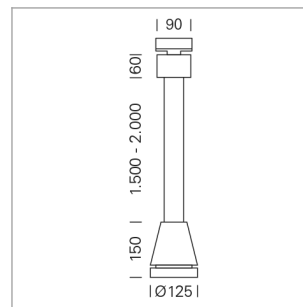

Pendiro EC 125

Article number: 81010038

LIGHT TECHNOLOGY

LED	COB
Light colour	830
Luminous flux	4230 lm
System power	34 W
Luminaire Efficiency	126 lm/W
Reflector	OvalBasic
Beam angle	60° x 40°

LUMINAIRE

Weight	3.0 kg
Protection rating . class	IP 20 . I
Luminaire colour	stratoblack

OPTIONEEL

RAL-colours, NCS-colours (powder coating or wet spraying) on inquiry, surface alloys on inquiry, honeycomb louver

Suspended luminaire with LED, rated life of the LED L80/B10 > 50000 h, colour rendering index CRI > 80, chromaticity tolerance 2 SDCM (initial), reflector with oval light distribution pattern, reflector pure aluminium 99,99% in MIRO-Silver®, luminaire head die-cast aluminium, powder-coated, stratoblack

1.0 m	1.05 0.41	6586.8
2.0 m	2.10 0.82	1646.7
3.0 m	3.15 1.22	731.9
4.0 m	4.20 1.63	411.7
5.0 m	5.25 2.04	263.5
	Ø (m)	E0(0°) [lx]