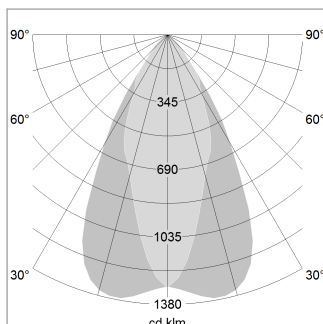

Pendiro EC 125

Article number: 81010038

LIGHT TECHNOLOGY

LED	COB
Light colour	830
Luminous flux	4230 lm
System power	34 W
Luminaire Efficiency	126 lm/W
Reflector	OvalBasic
Beam angle	60° x 40°

LUMINAIRE

Weight	3.0 kg
Protection rating . class	IP 20 . I
Luminaire colour	stratoblack

OPTIONEEL

RAL-colours, NCS-colours (powder coating or wet spraying) on inquiry, surface alloys on inquiry, honeycomb louver

Suspended luminaire with LED, rated life of the LED L80/B10 > 50000 h, colour rendering index CRI > 80, chromaticity tolerance 2 SDCM (initial), reflector with oval light distribution pattern, reflector pure aluminium 99,99% in MIRO-Silver®, luminaire head die-cast aluminium, powder-coated, stratoblack

1.0 m	1.05 0.41	6586.8
2.0 m	2.10 0.82	1646.7
3.0 m	3.15 1.22	731.9
4.0 m	4.20 1.63	411.7
5.0 m	5.25 2.04	263.5
	Ø (m)	E0(0°) [lx]