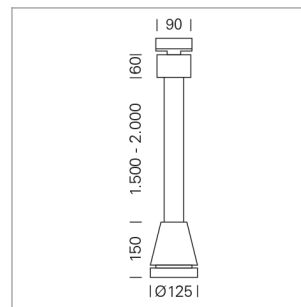

Pendiro EC 125

Article number: 81010146

LIGHT TECHNOLOGY

LED	COB
Light colour	Fish-Seafood
Luminous flux	2270 lm
System power	34 W
Luminaire Efficiency	68 lm/W
Reflector	OvalBasic
Beam angle	60° x 40°

LUMINAIRE

Weight	3.0 kg
Protection rating . class	IP 20 . I
Luminaire colour	stratoblack

OPTIONEEL

RAL-colours, NCS-colours (powder coating or wet spraying) on inquiry, surface alloys on inquiry, honeycomb louver

Suspended luminaire with LED, rated life of the LED L80/B10 > 50000 h, chromaticity tolerance 2 SDCM (initial), reflector with oval light distribution pattern, reflector pure aluminium 99,99% in MIRO-Silver®, luminaire head die-cast aluminium, powder-coated, stratoblack

Multiadapter black, inclusive driver unit: 220-240 V~ / 50-60 Hz, max. 34 luminaires per circuit (B16A fuse)

Note: All data are typical values. System features may change with product improvements due to technical advances. Errors excepted.