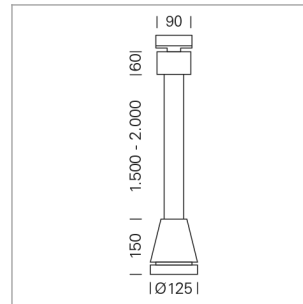

Pendiro EC 125

Article number: 81010160

LIGHT TECHNOLOGY

LED	COB
Light colour	GoldenBread
Luminous flux	3420 lm
System power	34 W
Luminaire Efficiency	101 lm/W
Reflector	OvalBasic
Beam angle	60° x 40°

LUMINAIRE

Weight	3.0 kg
Protection rating . class	IP 20 . I
Luminaire colour	stratowhite

OPTIONEEL

RAL-colours, NCS-colours (powder coating or wet spraying) on inquiry, surface alloys on inquiry, honeycomb louver

Suspended luminaire with LED, rated life of the LED L80/B10 > 50000 h, chromaticity tolerance 3 SDCM (initial), reflector with oval light distribution pattern, reflector pure aluminium 99,99% in MIRO-Silver®, luminaire head die-cast aluminium, powder-coated, stratowhite

Height (m)	Beam Diameter (m)	Light Output (lx)
1.0 m	1.05 0.41	5247.6
2.0 m	2.10 0.82	1311.9
3.0 m	3.15 1.22	583.1
4.0 m	4.20 1.63	328.0
5.0 m	5.25 2.04	209.9

Ø (m) E0(0°) [lx]