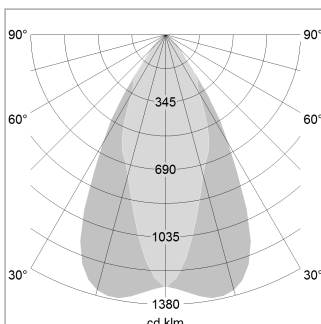

Pendiro EC 125

Article number: 81010160

LIGHT TECHNOLOGY

LED	COB
Light colour	GoldenBread
Luminous flux	3420 lm
System power	34 W
Luminaire Efficiency	101 lm/W
Reflector	OvalBasic
Beam angle	60° x 40°

LUMINAIRE

Weight	3.0 kg
Protection rating . class	IP 20 . I
Luminaire colour	stratowhite

OPTIONEEL

RAL-colours, NCS-colours (powder coating or wet spraying) on inquiry, surface alloys on inquiry, honeycomb louver

Suspended luminaire with LED, rated life of the LED L80/B10 > 50000 h, chromaticity tolerance 3 SDCM (initial), reflector with oval light distribution pattern, reflector pure aluminium 99,99% in MIRO-Silver®, luminaire head die-cast aluminium, powder-coated, stratowhite

Height (m)	Beam Diameter (m)	Light Output (lx)
1.0 m	1.05 0.41	5247.6
2.0 m	2.10 0.82	1311.9
3.0 m	3.15 1.22	583.1
4.0 m	4.20 1.63	328.0
5.0 m	5.25 2.04	209.9

Ø (m) E0(0°) [lx]